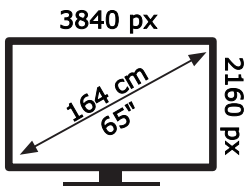

ENERG

Daewoo

65DM55UA

109 kWh/1000h

ABCDEF **G**

109 kWh/1000h

50640810

2019/2013